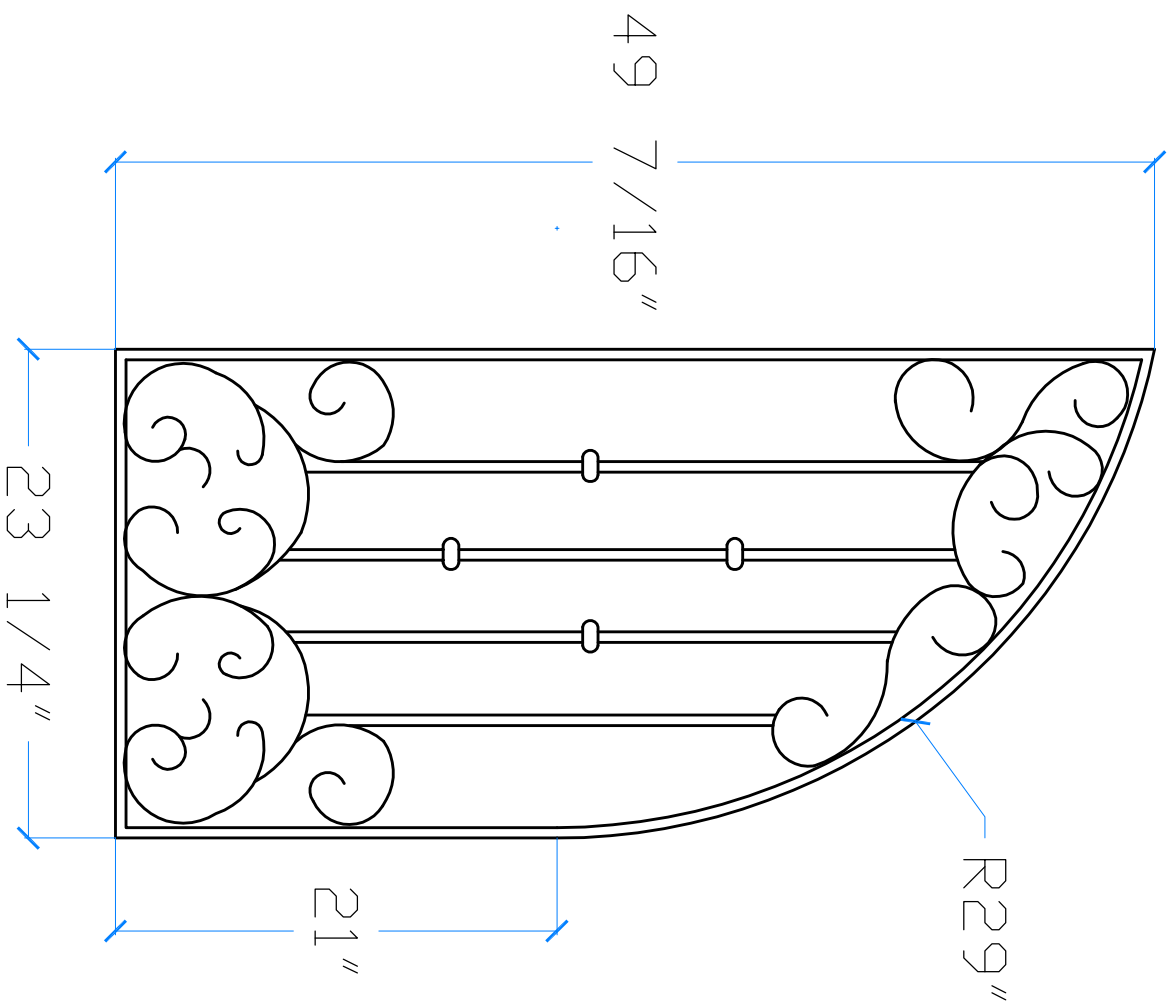

Client:

**Provence
Classique**

Client signature:

NON - IMPACT

NO SCALE

03 of 03