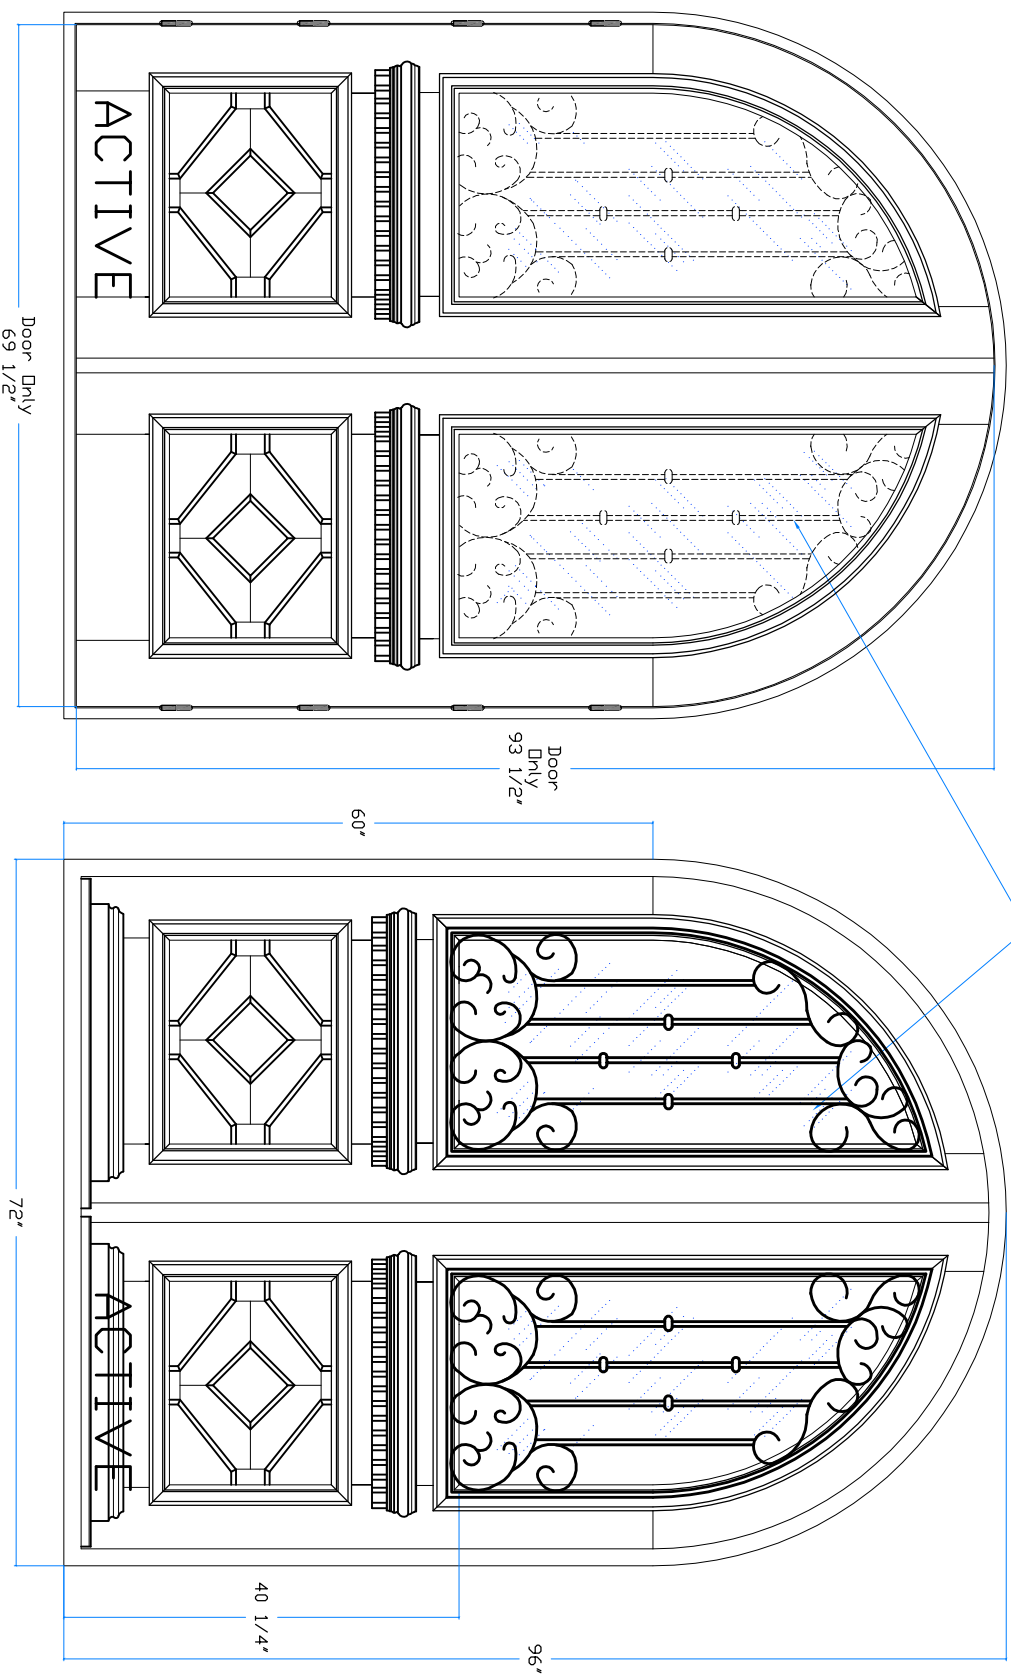

Interior Side

Exterior Side

Insulated  
Laminated glass

Client:

**Provence  
Classique**

Client signature:

**NON - IMPACT**

All information on this  
CAD drawing supersedes  
information contained on  
your quotation

NO SCALE

**03 of 03**